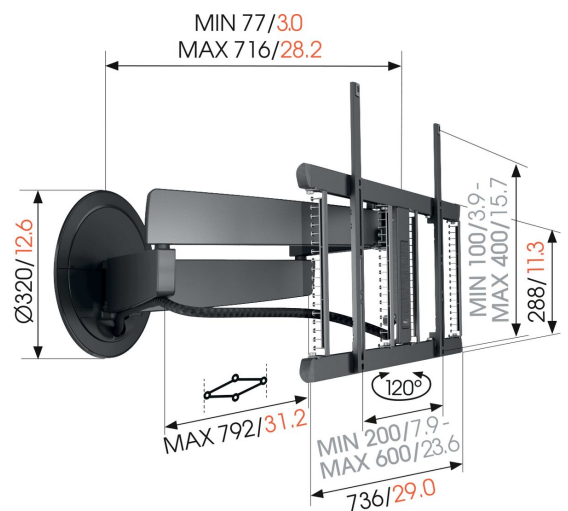

Motorized wall mount with unsurpassed design

The SIGNATURE MotionMount PRO wall mount is Vogel's flagship model. In terms of design, technical ingenuity and ease of use, this motorized mounting system outperforms any other wall mount. A motor can turn the wall mount up to 120° (depending on the screen size) and it is suitable for screens from 40 to 77 inches in size and weighing up to 35 kg. Equipped with Ethernet and RS-232, this MotionMount PRO is ideal for applications in upscale office, hospitality and hotel environments. This motorized TV Wall Mount 'MotionMount PRO' is pre-configured for home control systems from Crestron, Crestron Home and Control4.

mm/inch
VESA mounting holes

TVM 7675 PRO Motorized TV Wall Mount (black)

Specifications

| | |
|---------------------------------------|---|
| Article number (SKU) | 8876750P |
| Colour | Black |
| EAN single box | 8712285354984 |
| Product size | L |
| Height | 452 |
| Width | 792 |
| TÜV certified | Yes |
| Turn | Forward and turning motion (up to 120°) |
| Guarantee electrical parts | 2 years |
| Min. screen size (inch) | 40 |
| Max. screen size (inch) | 77 |
| Max. weight load (kg/Lbs) | 35 / 77.16 |
| Max. height of interface (mm) | 452 |
| Max. width of interface (mm) | 792 |
| App Controlled | Yes |
| Cable management | Integrated cable management CIS® Cable Inlay System Cable sleeve |
| Certifications | CE CB TÜV |
| Max. distance to the wall (mm / inch) | 715 / 28.15 |
| Max. horizontal hole pattern (mm) | 600 |
| Max. vertical hole pattern (mm) | 400 |
| Min. distance to the wall (mm / inch) | 77 / 3.03 |
| Motorized | Yes |
| Number of pivot points | 4 |
| Remote controlled | Yes |
| Remote control standard | RS-232 |
| Voltage | 100-240V, 50/60 Hz |