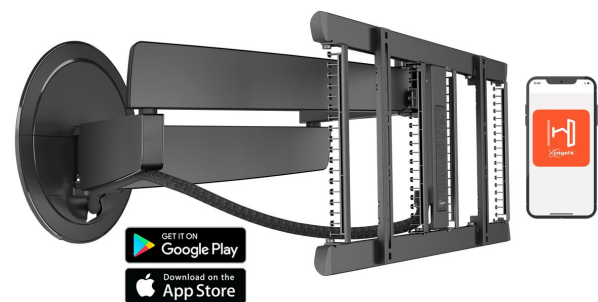

TVM 7675 PRO Motorized TV Wall Mount (black)

Key Benefits

- Turns automatically and through Siri Voice/Shortcuts, app or remote control
- Our most innovative design to date - stylish in any interior
- Fully integrated Cable Inlay System (CIS®) - Connect, protect and hide your cables from wall to TV
- 7 programmable presets
- Suitable for use with Crestron, Crestron Home and Control4

Motorized wall mount with unsurpassed design

The SIGNATURE MotionMount PRO wall mount is Vogel's flagship model. In terms of design, technical ingenuity and ease of use, this motorized mounting system outperforms any other wall mount. A motor can turn the wall mount up to 120° (depending on the screen size) and it is suitable for screens from 40 to 77 inches in size and weighing up to 35 kg. Equipped with Ethernet and RS-232, this MotionMount PRO is ideal for applications in upscale office, hospitality and hotel environments. This motorized TV Wall Mount 'MotionMount PRO' is pre-configured for home control systems from Crestron, Crestron Home and Control4.