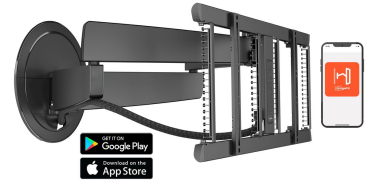

Specifications

Article number (SKU)	8876750P
Colour	Black
EAN single box	8712285354984
Product size	L
Height	452
Width	792
TÜV certified	Yes
Turn	Forward and turning motion (up to 120°)
Guarantee electrical parts	2 years
Min. screen size (inch)	40
Max. screen size (inch)	77
Max. weight load (kg/Lbs)	35 / 77.16
Max. height of interface (mm)	452
Max. width of interface (mm)	792
App Controlled	Yes
Cable management	Integrated cable management CIS® Cable Inlay System Cable sleeve
Certifications	CE CB TÜV
Max. distance to the wall (mm / inch)	715 / 28.15
Max. horizontal hole pattern (mm)	600
Max. vertical hole pattern (mm)	400
Min. distance to the wall (mm / inch)	77 / 3.03
Motorized	Yes
Number of pivot points	4
Remote controlled	Yes
Remote control standard	RS-232
Voltage	100-240V, 50/60 Hz

VOGEL'S HOLDING BV (©)

All rights reserved.
Subject to printing errors,
technical and price
amendments.

Date: 2023-02-13

Vogel's. For Sure.